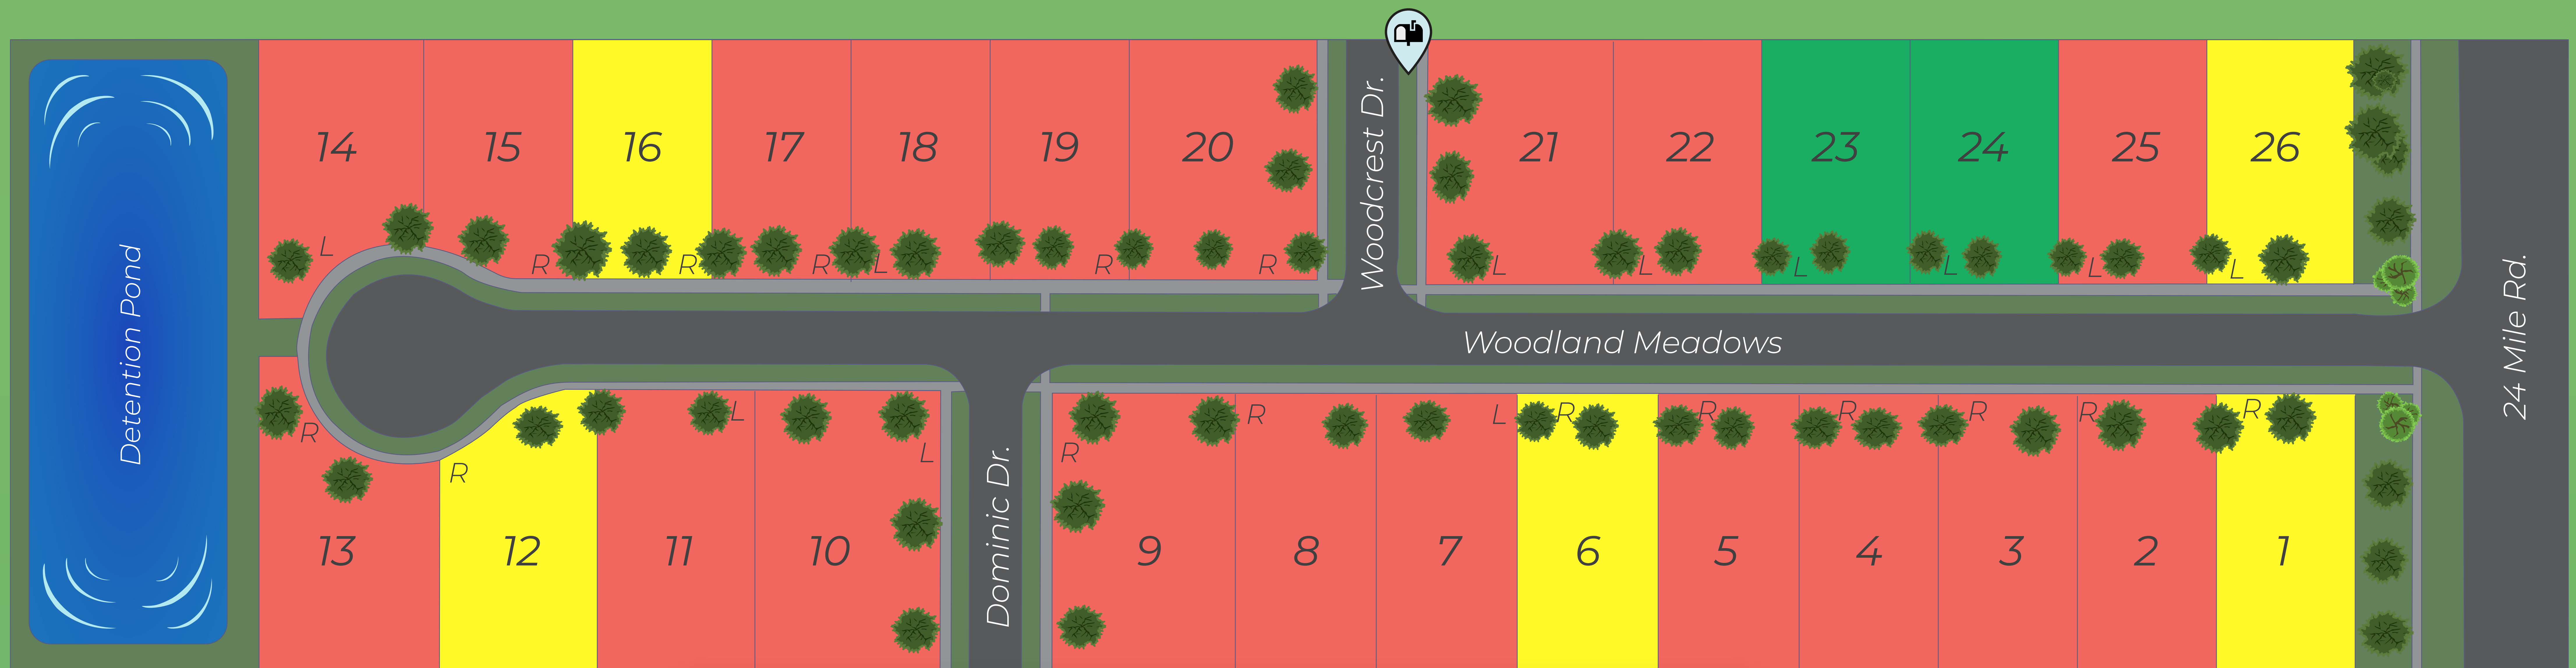

Woodland Meadows

Chesterfield Township

QUICK OCCUPANCY

Lot	Plan	Price
1	Everest (F)	\$ 499,900
6	Washington (A)	\$ 479,900
12	Everest (F)	\$ 524,900
16	Rockford (F)	\$ 599,900
26	Rockford (F)	\$ 574,900

LOT INFORMATION

Lot	Size	Lot Type	Premium	Lot	Size	Lot Type	Premium
1	75'x150'	Standard	Quick Occupancy	14	89'x130'	Standard	
2	75'x150'	Standard		15	84'x130'	Standard	
3	75'x150'	Standard		16	75'x130'	Standard	Quick Occupancy
4	75'x150'	Standard		17	75'x130'	Standard	
5	76'x150'	Standard		18	75'x130'	Standard	
6	76'x150'	Standard	Quick Occupancy	19	75'x130'	Standard	
7	76'x150'	Standard		20	101'x130'	Standard	
8	76'x150'	Standard		21	100'x130'	Standard	
9	100'x150'	Standard		22	80'x130'	Standard	
10	100'x150'	Standard		23	80'x130'	Standard	\$ 12,000
11	85'x150'	Standard		24	80'x130'	Standard	\$ 12,000
12	90'x132'	Standard	Quick Occupancy	25	80'x130'	Standard	
13	104x142'	Standard		26	80'x130'	Standard	Quick Occupancy